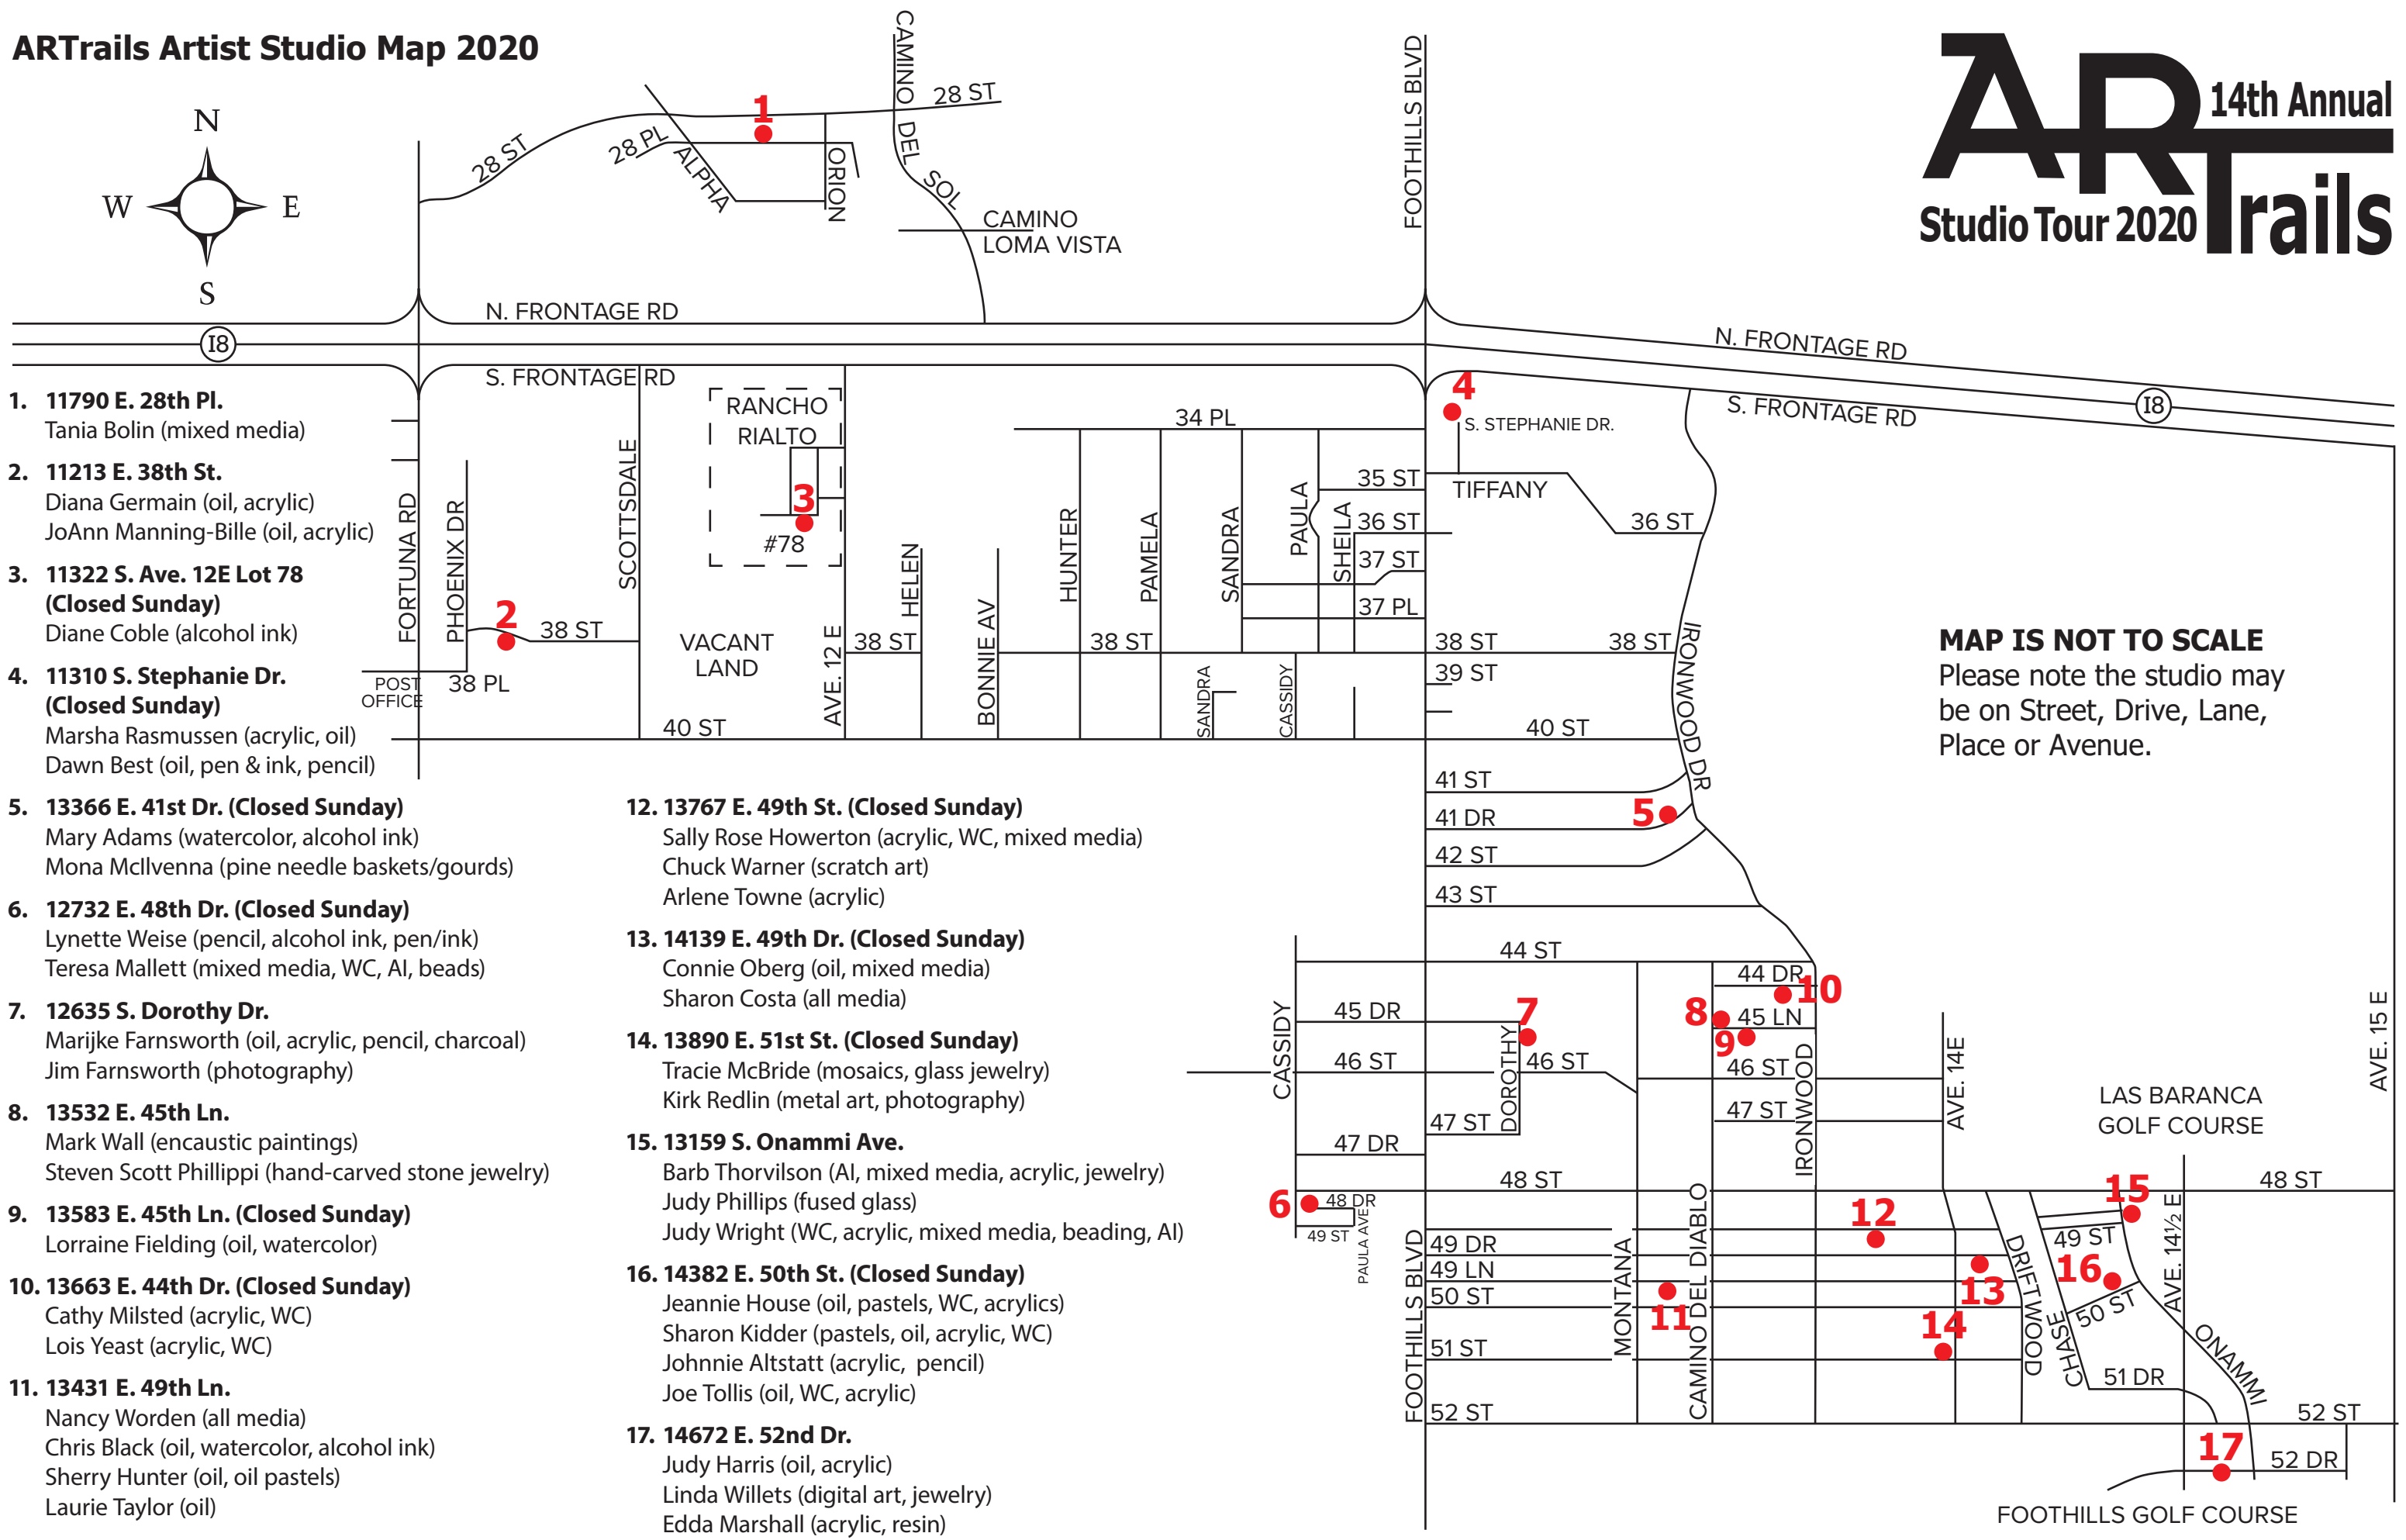

ARTrails Artist Studio Map 2020

AR 14th Annual Studio Tour 2020 trails

1. **11790 E. 28th Pl.**
Tania Bolin (mixed media)
2. **11213 E. 38th St.**
Diana Germain (oil, acrylic)
JoAnn Manning-Bille (oil, acrylic)
3. **11322 S. Ave. 12E Lot 78 (Closed Sunday)**
Diane Coble (alcohol ink)
4. **11310 S. Stephanie Dr. (Closed Sunday)**
Marsha Rasmussen (acrylic, oil)
Dawn Best (oil, pen & ink, pencil)
5. **13366 E. 41st Dr. (Closed Sunday)**
Mary Adams (watercolor, alcohol ink)
Mona McIlvenna (pine needle baskets/gourds)
6. **12732 E. 48th Dr. (Closed Sunday)**
Lynette Weise (pencil, alcohol ink, pen/ink)
Teresa Mallett (mixed media, WC, AI, beads)
7. **12635 S. Dorothy Dr.**
Marijke Farnsworth (oil, acrylic, pencil, charcoal)
Jim Farnsworth (photography)
8. **13532 E. 45th Ln.**
Mark Wall (encaustic paintings)
Steven Scott Phillippi (hand-carved stone jewelry)
9. **13583 E. 45th Ln. (Closed Sunday)**
Lorraine Fielding (oil, watercolor)
10. **13663 E. 44th Dr. (Closed Sunday)**
Cathy Milsted (acrylic, WC)
Lois Yeast (acrylic, WC)
11. **13431 E. 49th Ln.**
Nancy Worden (all media)
Chris Black (oil, watercolor, alcohol ink)
Sherry Hunter (oil, oil pastels)
Laurie Taylor (oil)

MAP IS NOT TO SCALE
Please note the studio may be on Street, Drive, Lane, Place or Avenue.