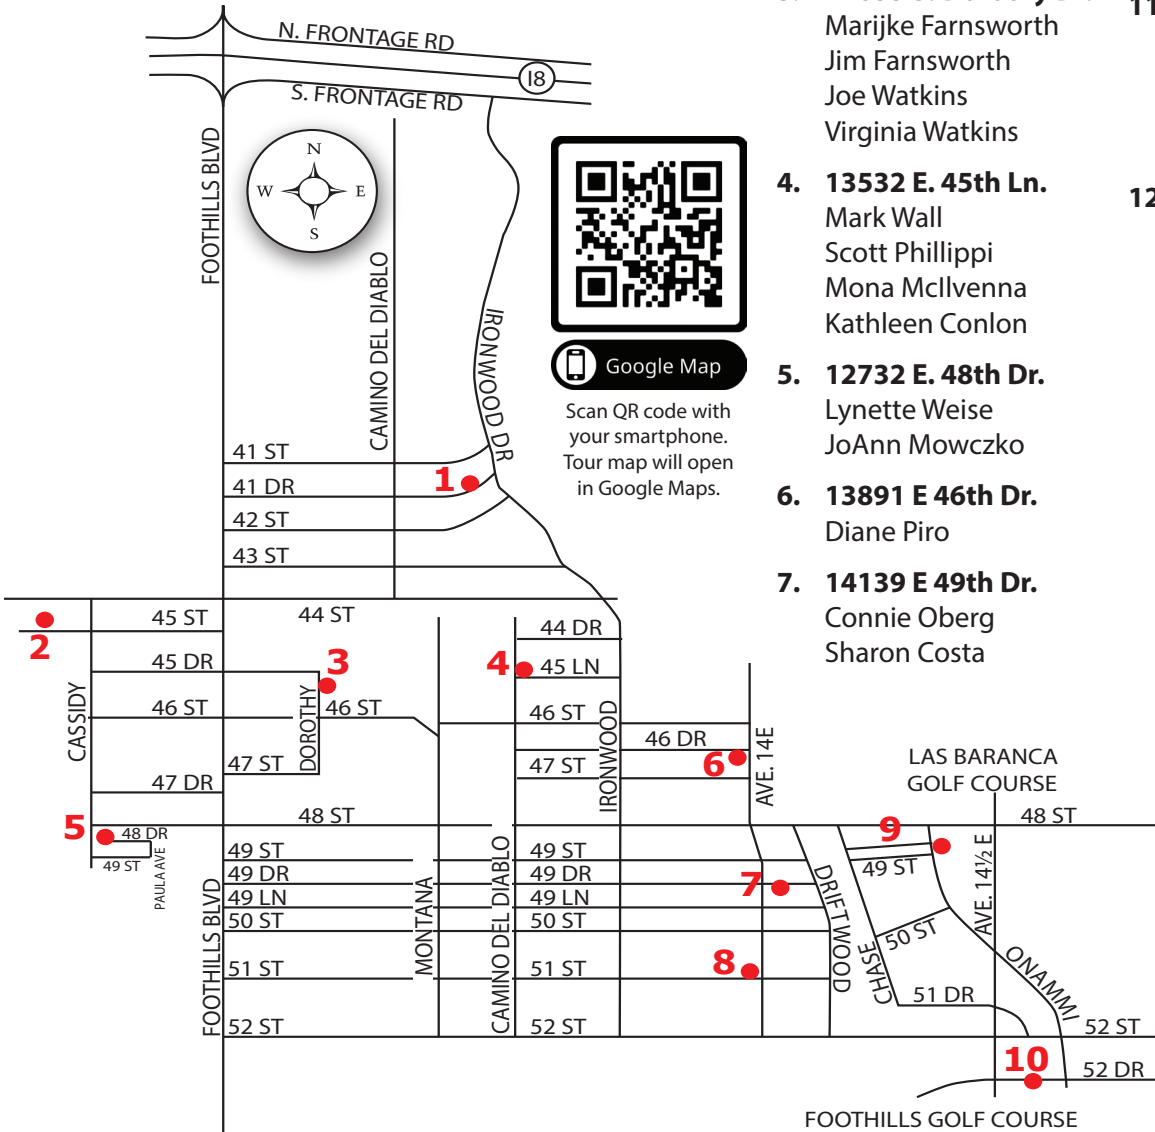

ARTrails Artist Studio Map 2023

Participating Studios West of Map Area

1. **13366 E. 41st Dr.**
Mary Adams
Chuck Warner
Janet Moon
Sandi Aberle
2. **12572 E. 45th St**
Patti Hagan
Louise Pimlott
Barbara Lindsay
3. **12635 S. Dorothy Dr.**
Marijke Farnsworth
Jim Farnsworth
Joe Watkins
Virginia Watkins
4. **13532 E. 45th Ln.**
Mark Wall
Scott Phillippi
Mona McIlvenna
Kathleen Conlon
5. **12732 E. 48th Dr.**
Lynette Weise
JoAnn Mowczko
6. **13891 E 46th Dr.**
Diane Piro
7. **14139 E 49th Dr.**
Connie Oberg
Sharon Costa
8. **13890 E. 51st St.**
Kirk Redlin
Tracie McBride
9. **13159 S. Onammi Ave.**
Barb Thorvilson
Judy Phillips
10. **14672 E. 52nd Dr.**
Judy Harris
Linda Willets
11. **11213 E. 38th St.**
Diana Germain
Johnnie Altstatt
Marsha Rasmussen
Donita Davies
12. **5108 E Mesa View St.**
Tania Bolin
Lydia Flores
Ann Basey
Marie Harty

Visit 12 Studios and Collect 10 stamps - Win Art by Our Local Artists

How to use your passport

Print clearly - all info is required to be eligible to win

Name _____

Phone _____

E-Mail _____

<input type="checkbox"/>	<input type="checkbox"/>
<input type="checkbox"/>	<input type="checkbox"/>
<input type="checkbox"/>	<input type="checkbox"/>
<input type="checkbox"/>	<input type="checkbox"/>
<input type="checkbox"/>	<input type="checkbox"/>

Once you have visited 10 of our studios and collected 10 stamps, turn in this form to any studio on the tour. At the end of ARTrails a drawing will take place and you will be contacted by an artist to arrange to meet and claim your artwork. Please print clearly!

ARTrails
2023 Studio Tour